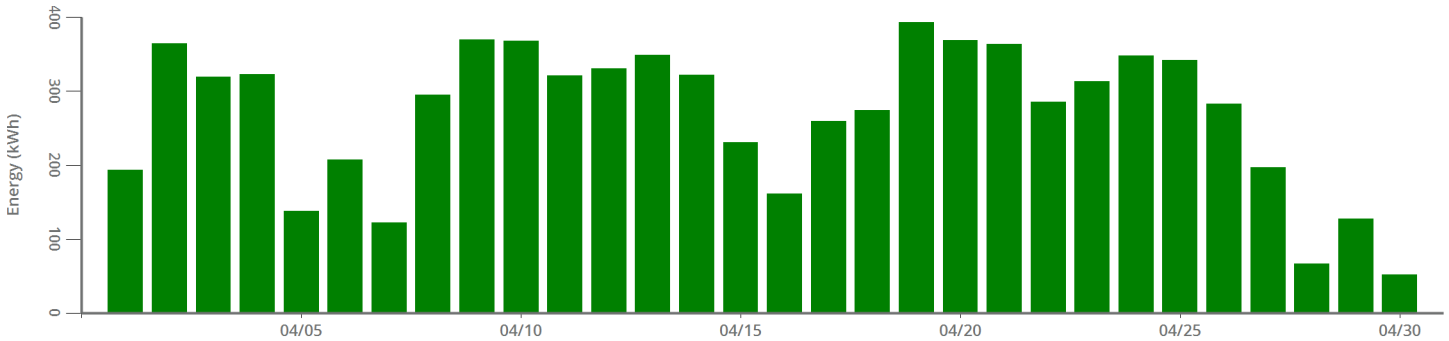

Name: WARRINGTON POLICE STATION
Address: 2330 LOWER BARNES ROAD WARRINGTON, PA
Period Start: Apr 1, 2023
Period End: Apr 30, 2023

Summary

	This Period	Last Period	Period Last Year	Lifetime
Energy (MWh)	8.09	6.13		34.64
Max AC Power Range (kW)	11.97 - 60.01	5.45 - 52.58	-	0.00 - 60.01
CO₂ emissions avoided (lbs)	8,918.13	6,761.46	-	38,181.40
Trees grown for 10 years	95.34	72.28	-	408.18
Miles not driven	13,986.34	10,604.03	-	59,880.08

Energy Production