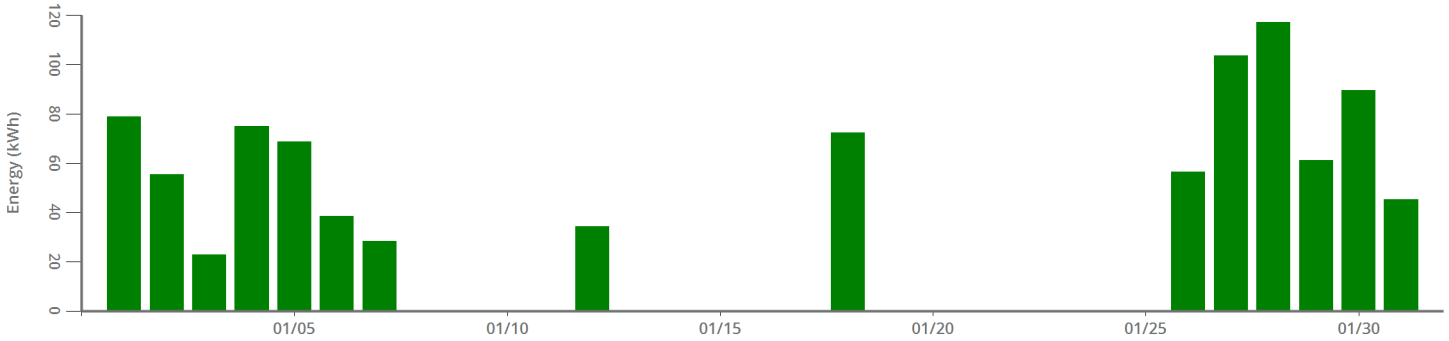

Name: WARRINGTON POLICE STATION
 Address: 2330 LOWER BARNES ROAD WARRINGTON, PA
 Period Start: Jan 1, 2023
 Period End: Jan 31, 2023

Summary

	This Period	Last Period	Period Last Year	Lifetime
Energy (MWh)	0.95	0.56		16.30
Max AC Power Range (kW)	0.00 - 33.73	0.00 - 27.80	-	0.00 - 52.63
CO ₂ emissions avoided (lbs)	1,045.38	613.06	-	17,969.83
Trees grown for 10 years	11.18	6.55	-	192.11
Miles not driven	1,639.48	961.47	-	28,182.18

Energy Production

Maximum Power