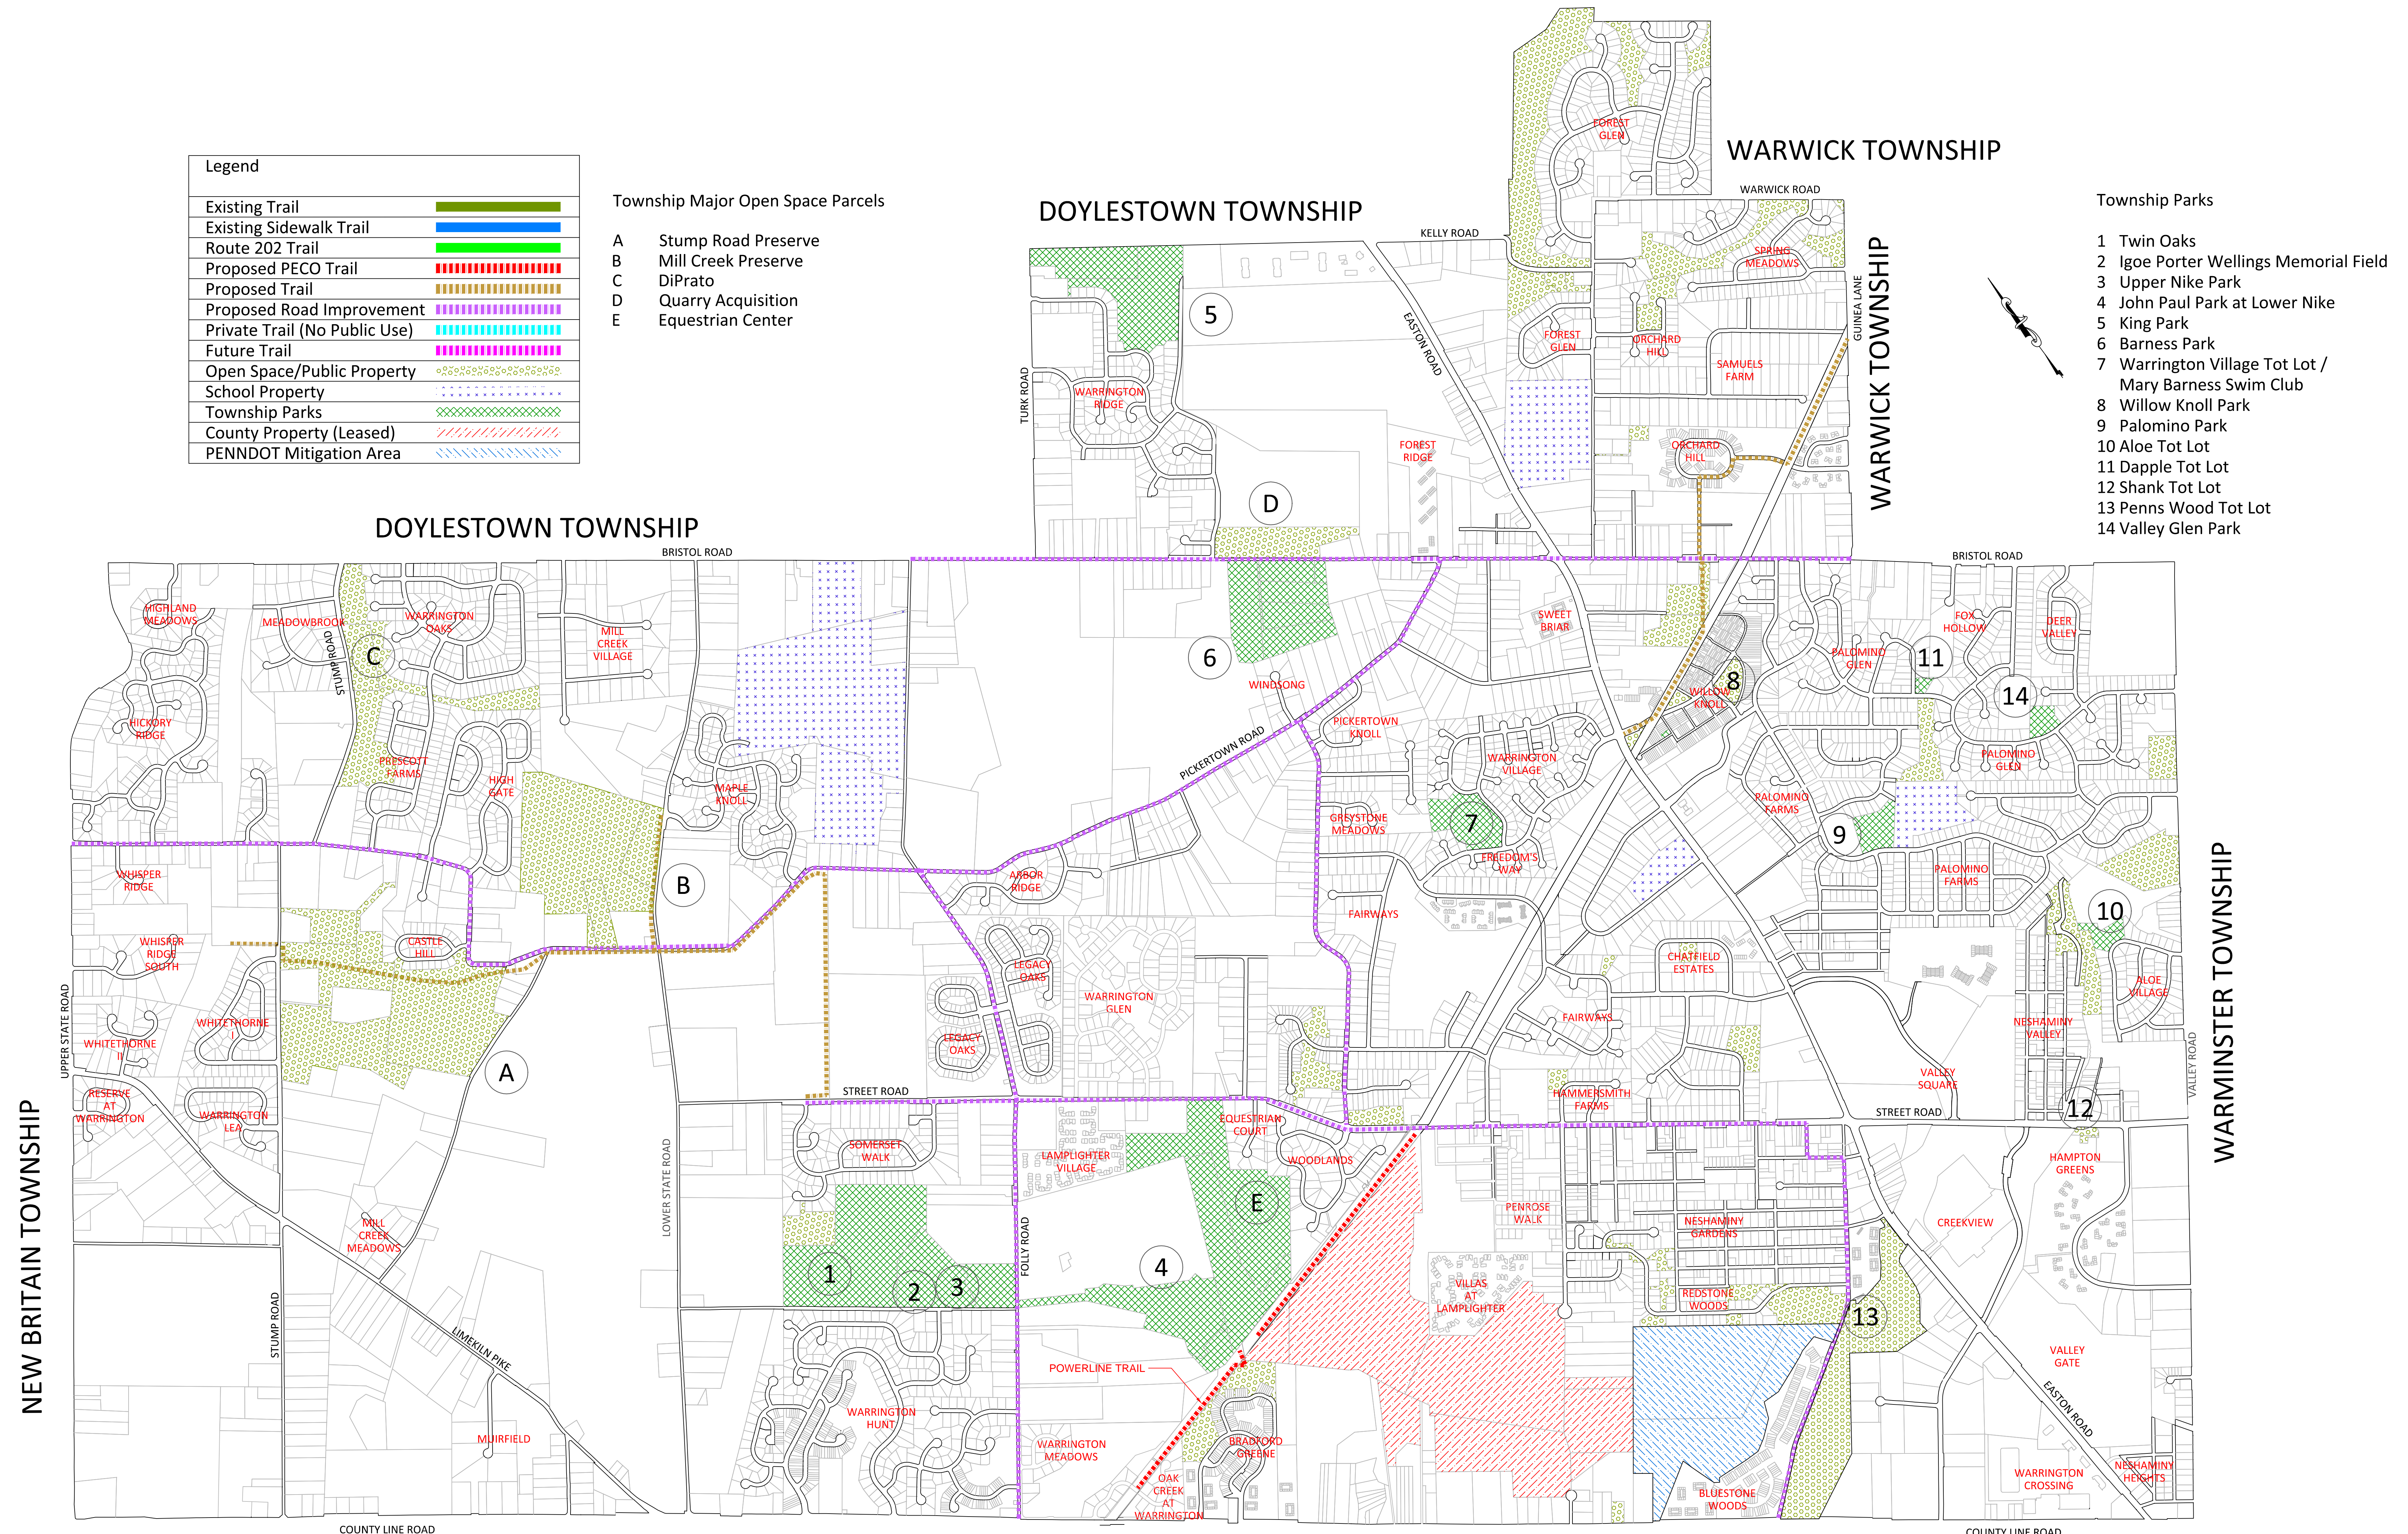

Warrington Township Parks and Open Space Map - 2019

Legend	
Existing Trail	
Existing Sidewalk Trail	
Route 202 Trail	
Proposed PECO Trail	
Proposed Trail	
Proposed Road Improvement	
Private Trail (No Public Use)	
Future Trail	
Open Space/Public Property	
School Property	
Township Parks	
County Property (Leased)	
PENNDOT Mitigation Area	

Township Major Open Space Parcels

- A Stump Road Preserve
- B Mill Creek Preserve
- C DiPrato
- D Quarry Acquisition
- E Equestrian Center

Township Parks

- 1 Twin Oaks
- 2 Igoe Porter Wellings Memorial Field
- 3 Upper Nike Park
- 4 John Paul Park at Lower Nike
- 5 King Park
- 6 Barness Park
- 7 Warrington Village Tot Lot / Mary Barness Swim Club
- 8 Willow Knoll Park
- 9 Palomino Park
- 10 Aloe Tot Lot
- 11 Dapple Tot Lot
- 12 Shank Tot Lot
- 13 Penns Wood Tot Lot
- 14 Valley Glen Park

NEW BRITAIN TOWNSHIP

MONTGOMERY TOWNSHIP

HORSHAM TOWNSHIP

WARMINSTER TOWNSHIP

DOYLESTOWN TOWNSHIP

DOYLESTOWN TOWNSHIP

WARWICK TOWNSHIP

WARWICK TOWNSHIP